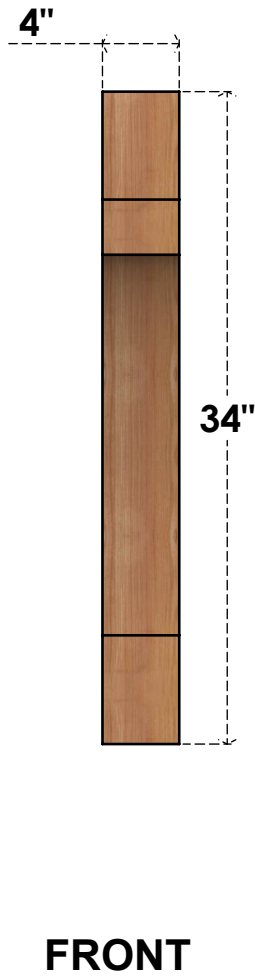

BRC04X22X34MRC00RWR

4"W X 22"D X 34"H MERCED ROUGH SAWN BRACE, WESTERN RED CEDAR

EKENA MILLWORK
 2300 WEST MAIN ST.
 CLARKSVILLE, TX 75426
 TOLL FREE: 866-607-0453
 WWW.EKENAMILLWORK.COM

NOTES

1. INSTALLATION TO BE COMPLETED IN ACCORDANCE WITH MANUFACTURER'S SPECIFICATIONS.
2. DRAWING MAY NOT BE TO SCALE
3. THIS DRAWING IS INTENDED FOR DESIGN AND PLANNING PURPOSES ONLY.
4. ALL INFORMATION CONTAINED HEREIN WAS CURRENT AT THE TIME OF DEVELOPMENT BUT MUST BE REVIEWED AND APPROVED BY THE PRODUCT MANUFACTURER TO BE CONSIDERED ACCURATE.
5. PRODUCTS ARE NOT KILN DRIED. THIS ITEM IS UNIQUE AND WILL CONTAIN THE NATURAL VARIATIONS THAT THE WOOD SPECIES OFFERS. THIS MAY RESULT IN VARIATIONS UP TO 1/4"