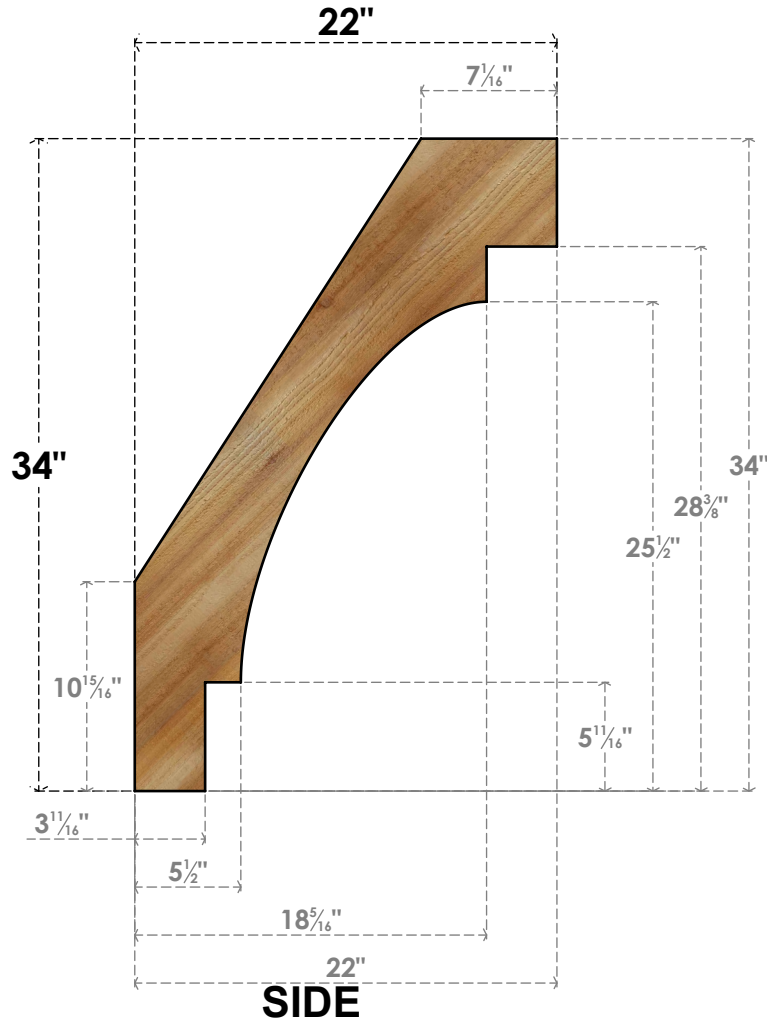

BRC04X22X34MRC00RWR

4"W X 22"D X 34"H MERCED ROUGH SAWN BRACE, WESTERN RED CEDAR

EKENA MILLWORK
 2300 WEST MAIN ST.
 CLARKSVILLE, TX 75426
 TOLL FREE: 866-607-0453
 WWW.EKENAMILLWORK.COM

NOTES

1. INSTALLATION TO BE COMPLETED IN ACCORDANCE WITH MANUFACTURER'S SPECIFICATIONS.
2. DRAWING MAY NOT BE TO SCALE
3. THIS DRAWING IS INTENDED FOR DESIGN AND PLANNING PURPOSES ONLY.
4. ALL INFORMATION CONTAINED HEREIN WAS CURRENT AT THE TIME OF DEVELOPMENT BUT MUST BE REVIEWED AND APPROVED BY THE PRODUCT MANUFACTURER TO BE CONSIDERED ACCURATE.
5. PRODUCTS ARE NOT KILN DRIED. THIS ITEM IS UNIQUE AND WILL CONTAIN THE NATURAL VARIATIONS THAT THE WOOD SPECIES OFFERS. THIS MAY RESULT IN VARIATIONS UP TO 1/4"